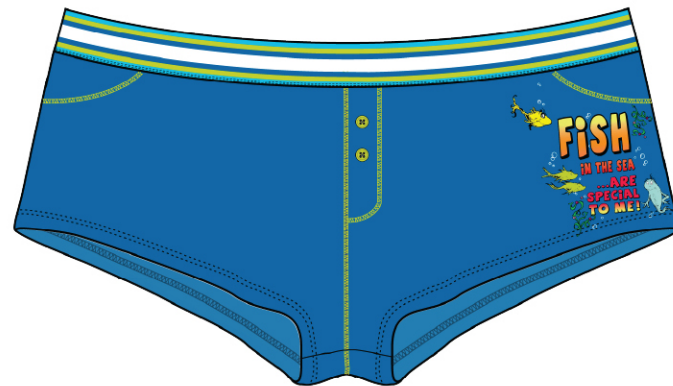

LOTS OF FISH
BOY LEG BRIEF
BLUE